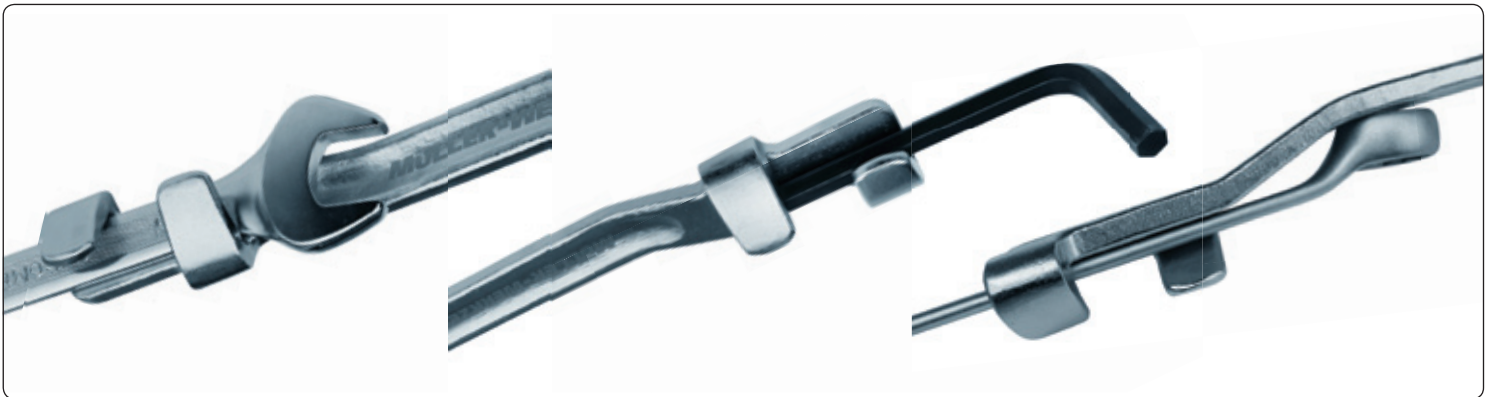

UNI-EXTENDER TYPE 1

length: 340mm
max. SW26 / 26mm

Uni extender to loosen tight connection on hard to reach areas.

- Fits perfect
- To loosen tight connection of hex, TX and XZN

745 100 **Uni-Extender Type 1**