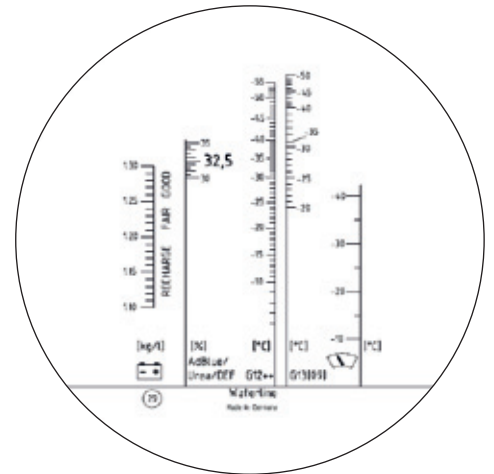

## DEF / AD-BLUE 4-IN-1 REFRACTOMETER

### The kit includes:

- Refractometer.
- Soft cloth.
- Long-neck dropper.
- Screw driver (for calibration adjustment).
- Pointer.

**Refractometer for testing the quality** of Ad-Blue, radiator coolant, windshield washerfluid and battery acid tester. 4 scales in one tester!

**# 727 090 DEF / AD-Blue  
4-in-1 Refractometer**