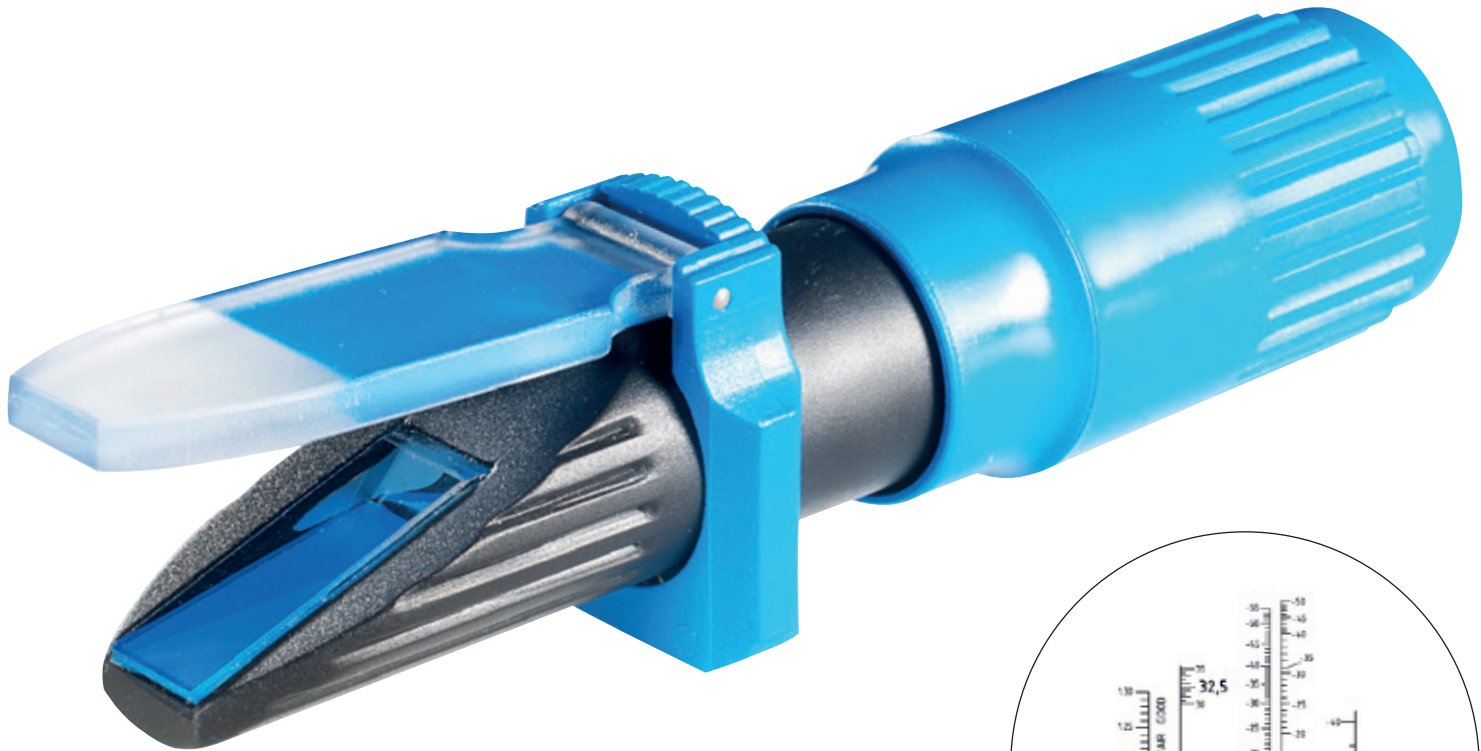

## DEF / AD-BLUE 4-IN-1 REFRACTOMETER

### The kit includes:

- Refractometer.
- Soft cloth.
- Long-neck dropper.
- Screw driver (for calibration adjustment).
- Pointer.

**Refractometer for testing the quality** of Ad-Blue, radiator coolant, windshield washerfluid and battery acid tester. 4 scales in one tester!

**# 727 090 DEF / AD-Blue  
4-in-1 Refractometer**