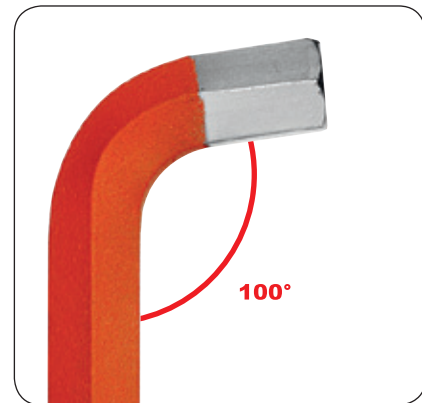

THE MUELLER HEX COLOR CODED KIT 100°

- find your tools faster through individual colour codes
- 100° bending protects your knuckles.
- works better at narrow access areas, based on reduced shank-length
- Made in Germany

558 001 **HEX color coded kit 100°**