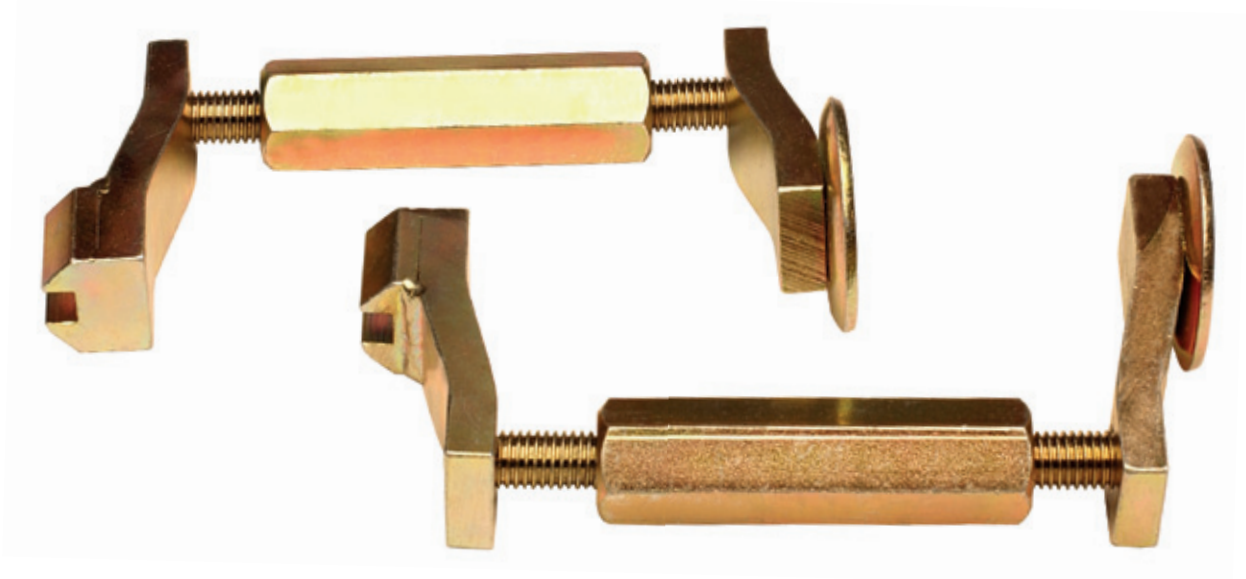

German Automotive Tool Innovator

WHEEL CAMBER ADJUSTER

For exact and sensitive adjustment of wheel camber.

Fits for many cars. Perfect for VW Golf II, Golf III, Passat.

514 300/2 Wheel camber adjuster, 2 pcs.