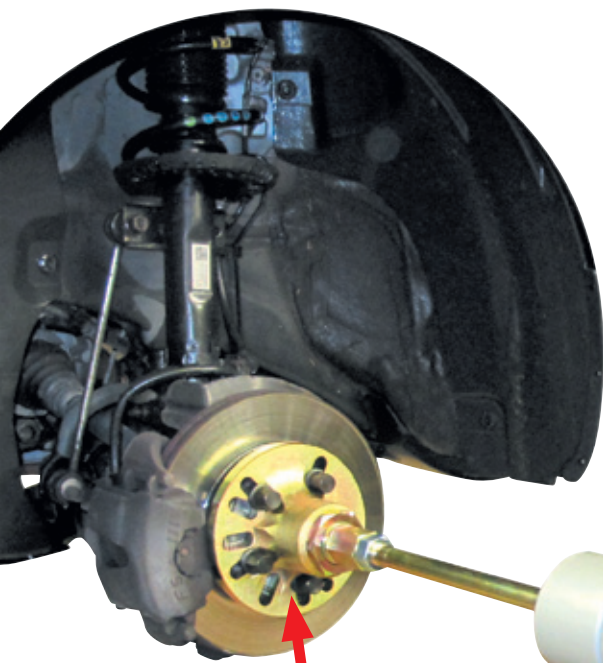

WHEEL HUB BASIC UNIT

**# 433 433
Wheel Hub Basic Unit**

The Wheel Hub Basic Unit is drop forged for exceptional strength. Suitable for 4 and 5 lug applications. To be used with the 433 450 XL Slide Hammer.

433 433 Wheel Hub Basic Unit