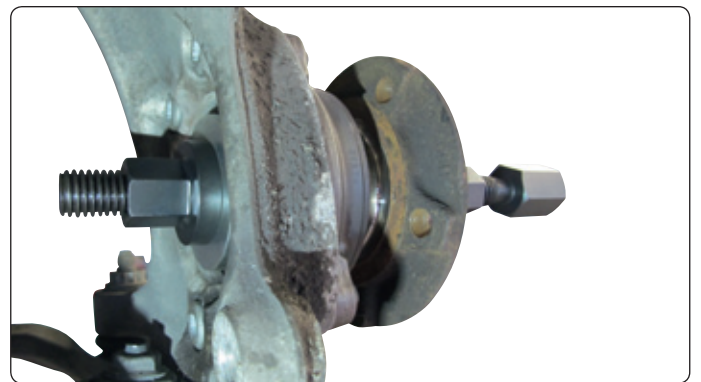

TWIN-CONE WHEEL BEARING KIT

New principle for the screwed wheel bearings. Fits nearly all other wheel bearings as well. Makes it a solid connection, easier to remove when using slide hammer.

432 005 Twin-cone wheel bearing kit