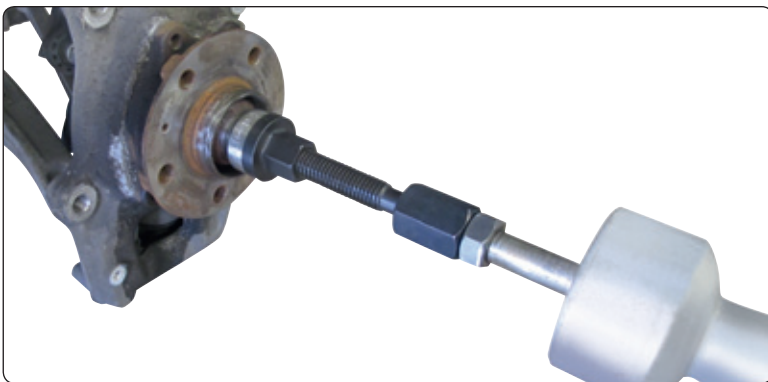

TWIN-CONE WHEEL BEARING KIT

New principle for the screwed wheel bearings. Fits nearly all other wheel bearings as well. Makes it a solid connection, easier to remove when using slide hammer.

432 005 Twin-cone wheel bearing kit