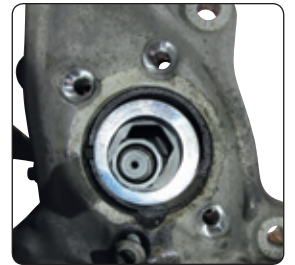

TWIN-CONE WHEEL BEARING KIT

New principle for the screwed wheel bearings. Fits nearly all other wheel bearings as well. Makes it a solid connection, easier to remove when using slide hammer.

432 005 Twin-cone wheel bearing kit