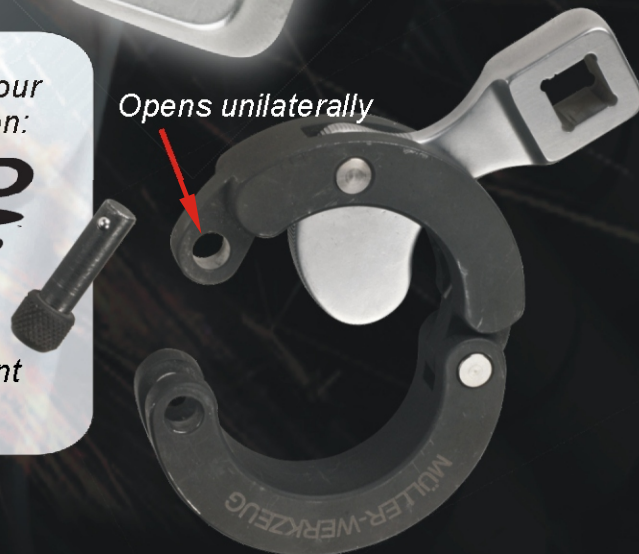

AWESOME-METAL

Complete Drop-Forged

Maximum Grip

1/2" Drive for maximum Power with:

- > Extra Long Extension
- > Breaker Bar
- > Ratchet

Special tool for turning and fixing the tie rod or ball joints.

Unilateral opening allows universal usage for easy ball joint replacement or wheel alignment.

Ask for our
demo on:

Opens unilaterally

608 950 U.S. Patent pended
Excentric Turn Chuck