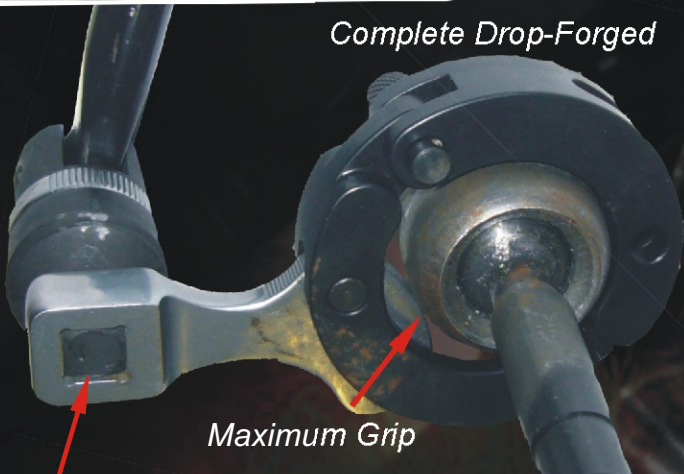

AWESOME-METAL

Complete Drop-Forged

Maximum Grip

1/2" Drive for maximum Power with:

- > Extra Long Extension
- > Breaker Bar
- > Ratchet

Special tool for turning and fixing the tie rod or ball joints.

Unilateral opening allows universal usage for easy ball joint replacement or wheel alignment.

Ask for our
demo on:

Opens unilaterally

608 950 U.S. Patent pended
Excentric Turn Chuck